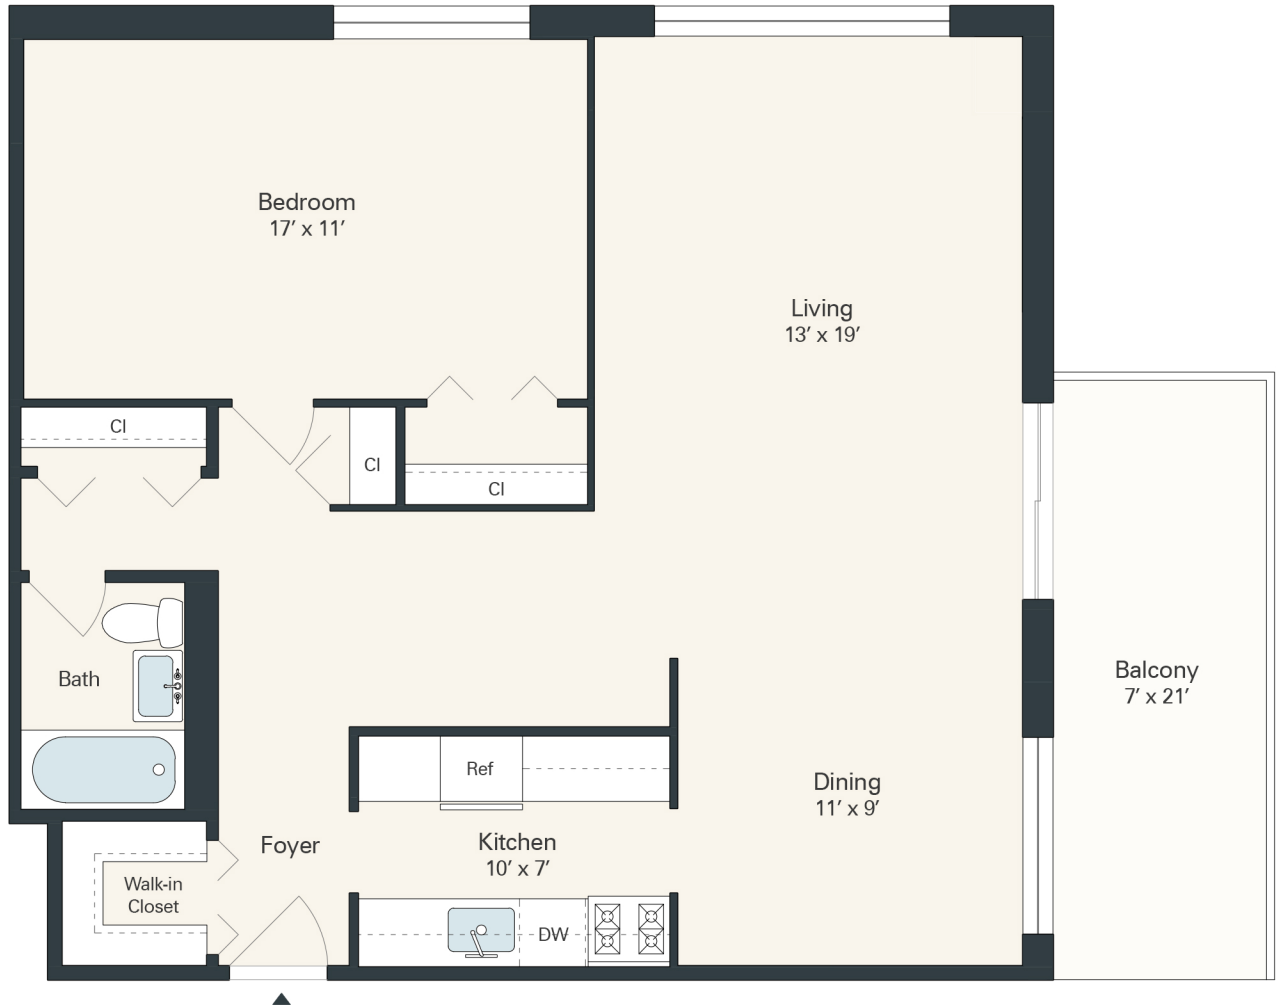

# SUSQUEHANNA

1 BEDROOM  
920 SQ FT | Balcony: 141 SQ FT

All measurements are approximate. While deemed reliable, no information on these floor plans should be relied upon without independent verification.

  
**EXECUTIVE**  
house