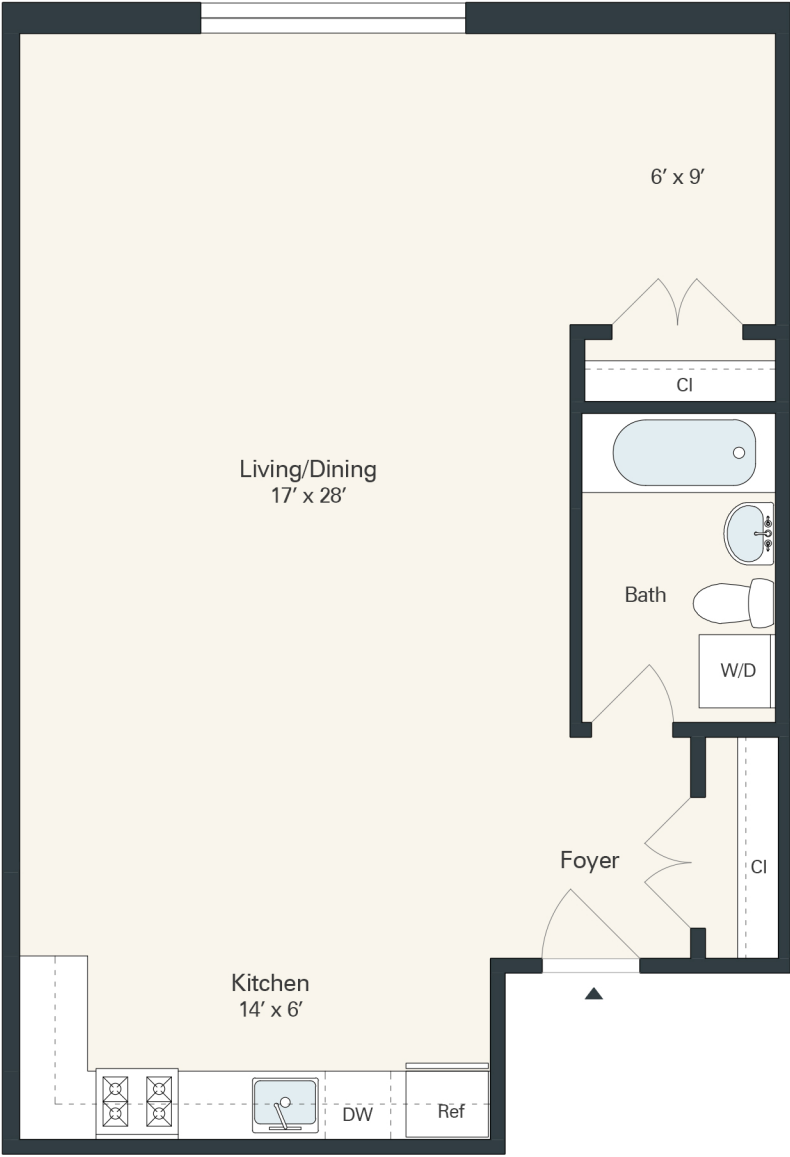

PRESTIGE STUDIO

STUDIO
769 SQ FT

All measurements are approximate. While deemed reliable, no information on these floor plans should be relied upon without independent verification.