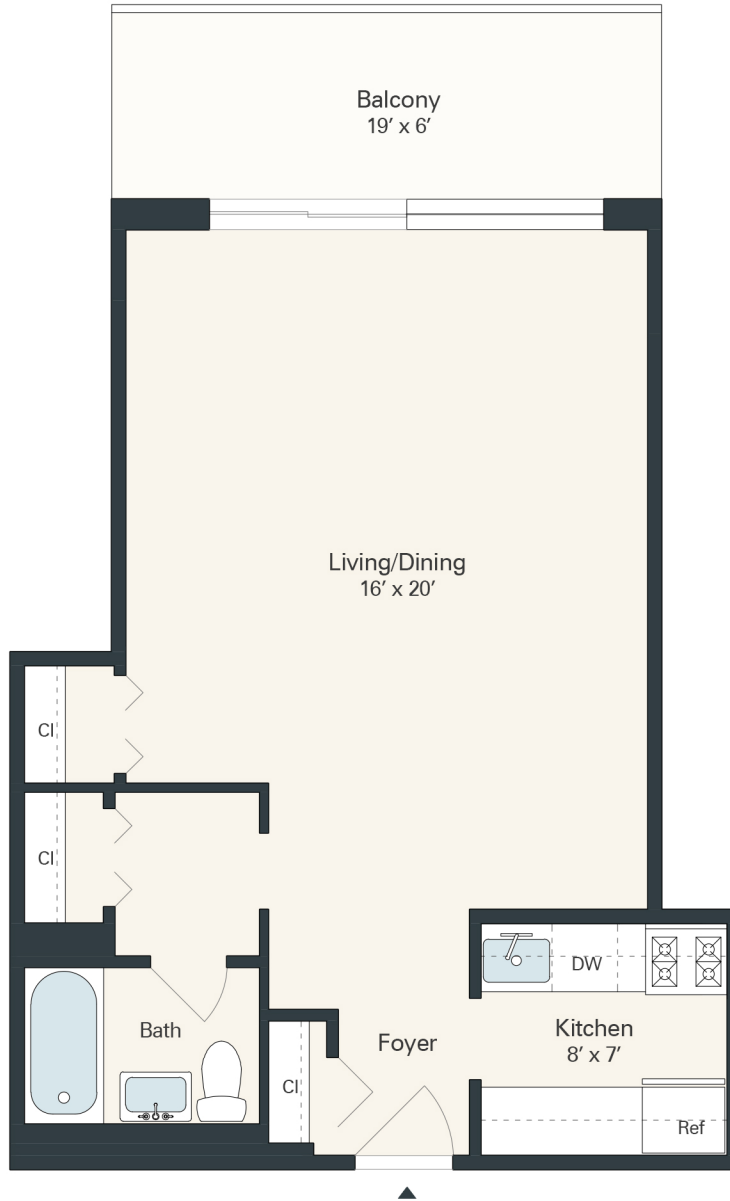

CHESTNUT

STUDIO
542 SQ FT | Balcony: 110 SQ FT

All measurements are approximate. While deemed reliable, no information on these floor plans should be relied upon without independent verification.

EXECUTIVE
house