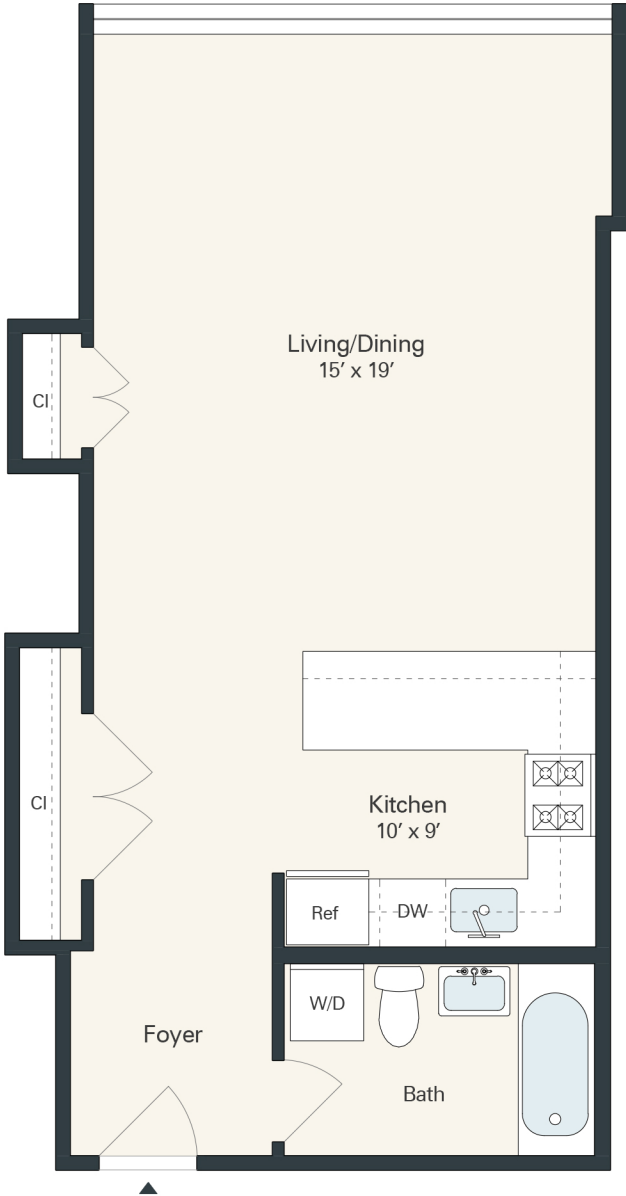

# LUXOR

STUDIO  
591 SQ FT

All measurements are approximate. While deemed reliable, no information on these floor plans should be relied upon without independent verification.