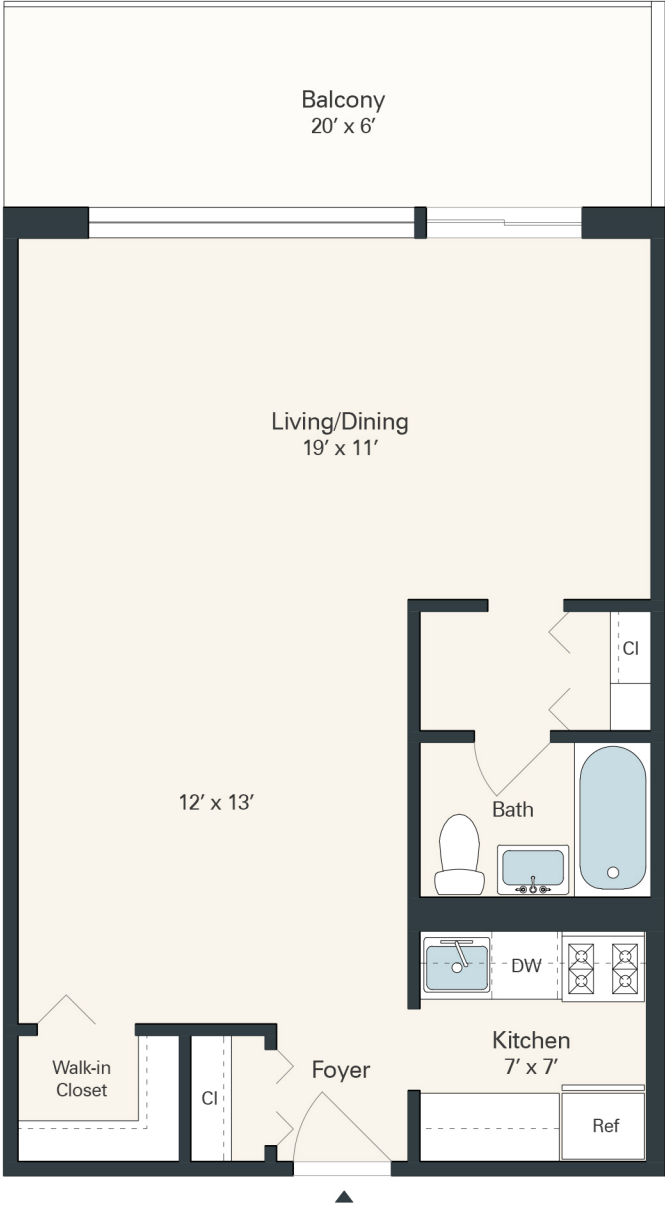

KEYSTONE

STUDIO
574 SQ FT | Balcony: 131 SQ FT

All measurements are approximate. While deemed reliable, no information on these floor plans should be relied upon without independent verification.