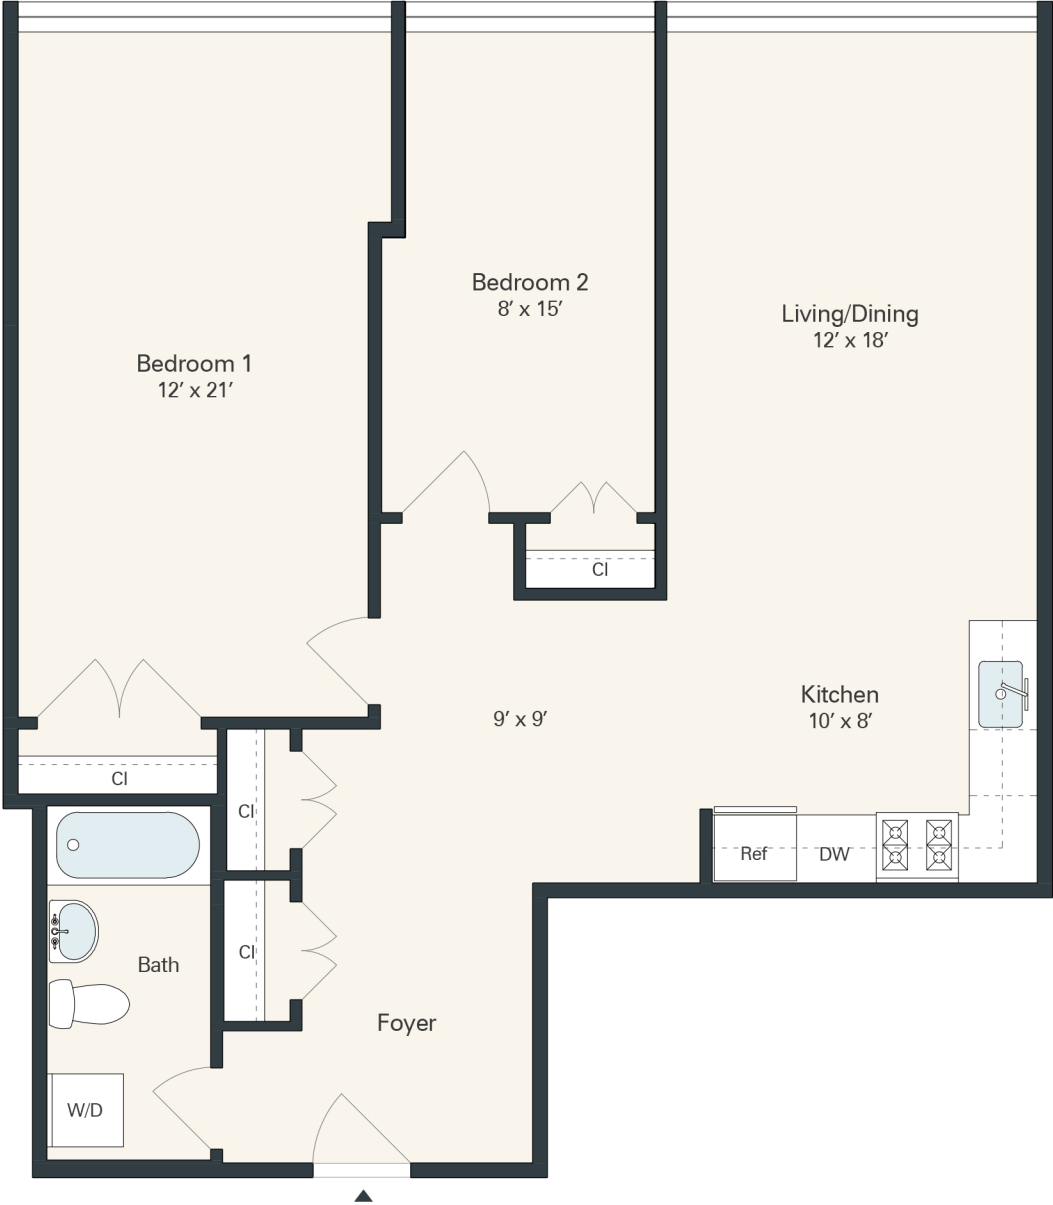

RICHMOND-B

2 BEDROOM
990 SQ FT

All measurements are approximate. While deemed reliable, no information on these floor plans should be relied upon without independent verification.