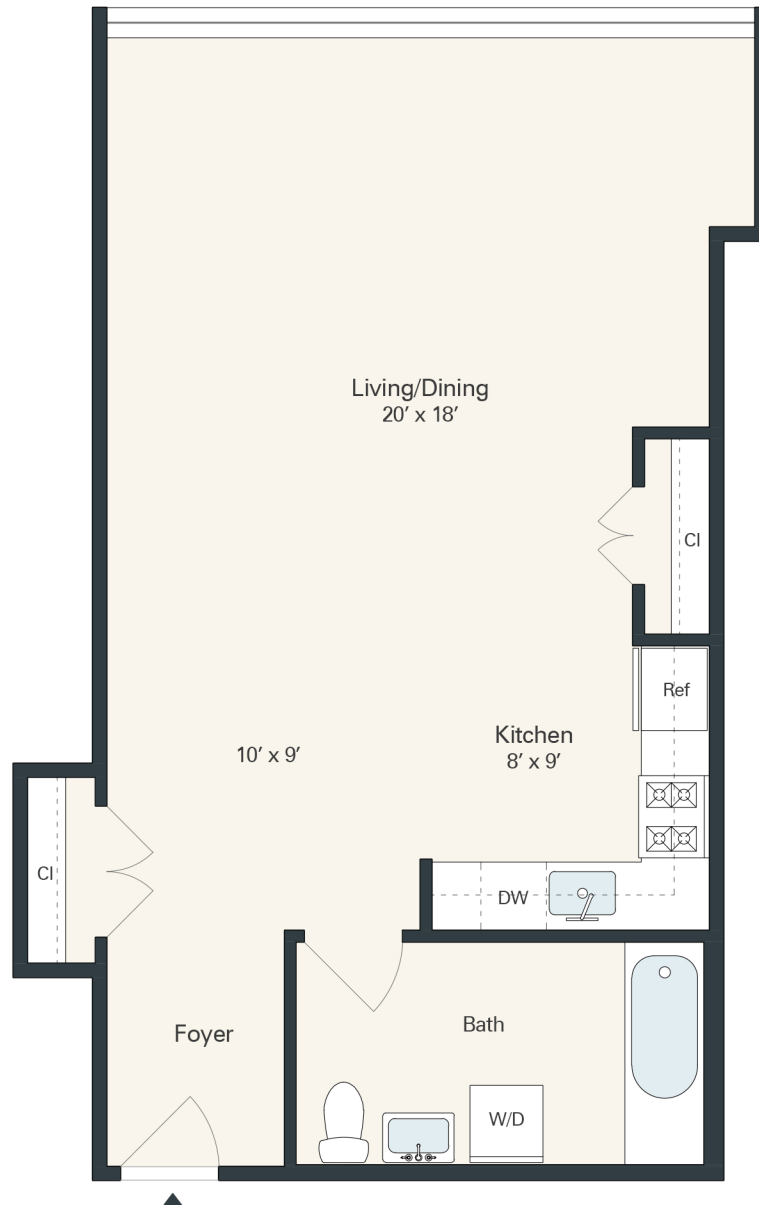

# STRATFORD

1 BEDROOM  
668 SQ FT

All measurements are approximate. While deemed reliable, no information on these floor plans should be relied upon without independent verification.