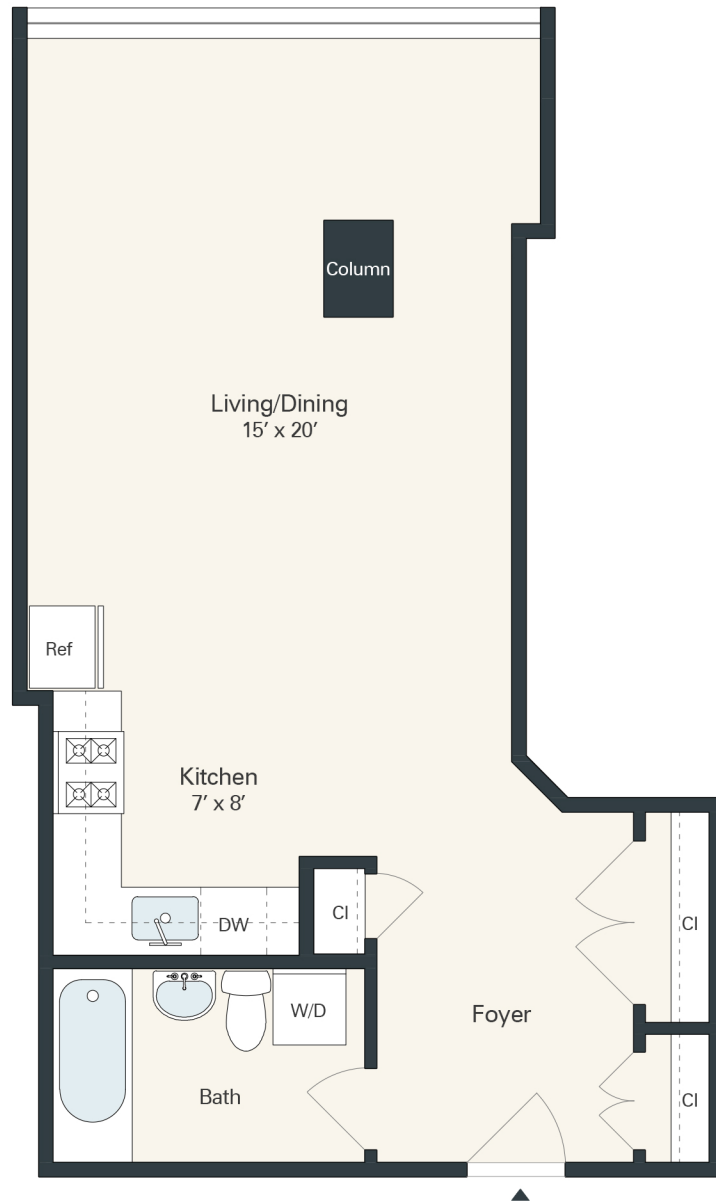

CHARLESTON

STUDIO
597 SQ FT

All measurements are approximate. While deemed reliable, no information on these floor plans should be relied upon without independent verification.

EXECUTIVE
house