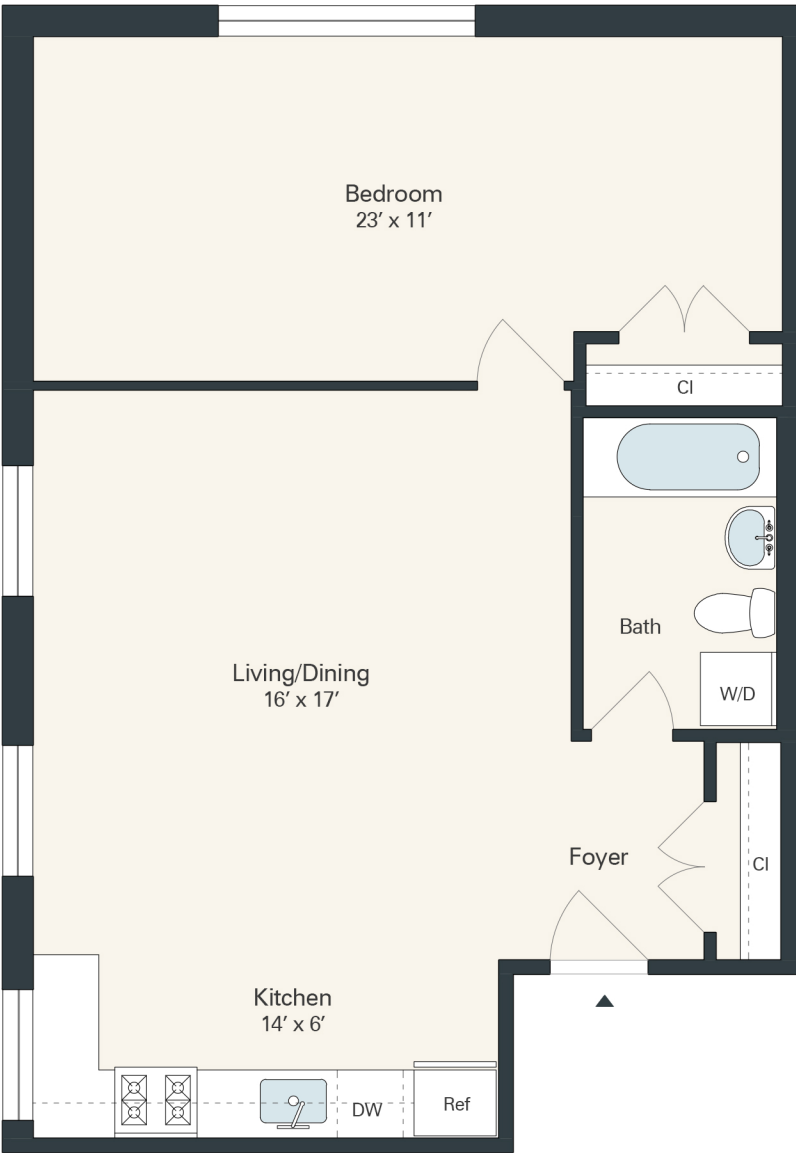

PRESTIGE

1 BEDROOM
781 SQ FT

All measurements are approximate. While deemed reliable, no information on these floor plans should be relied upon without independent verification.