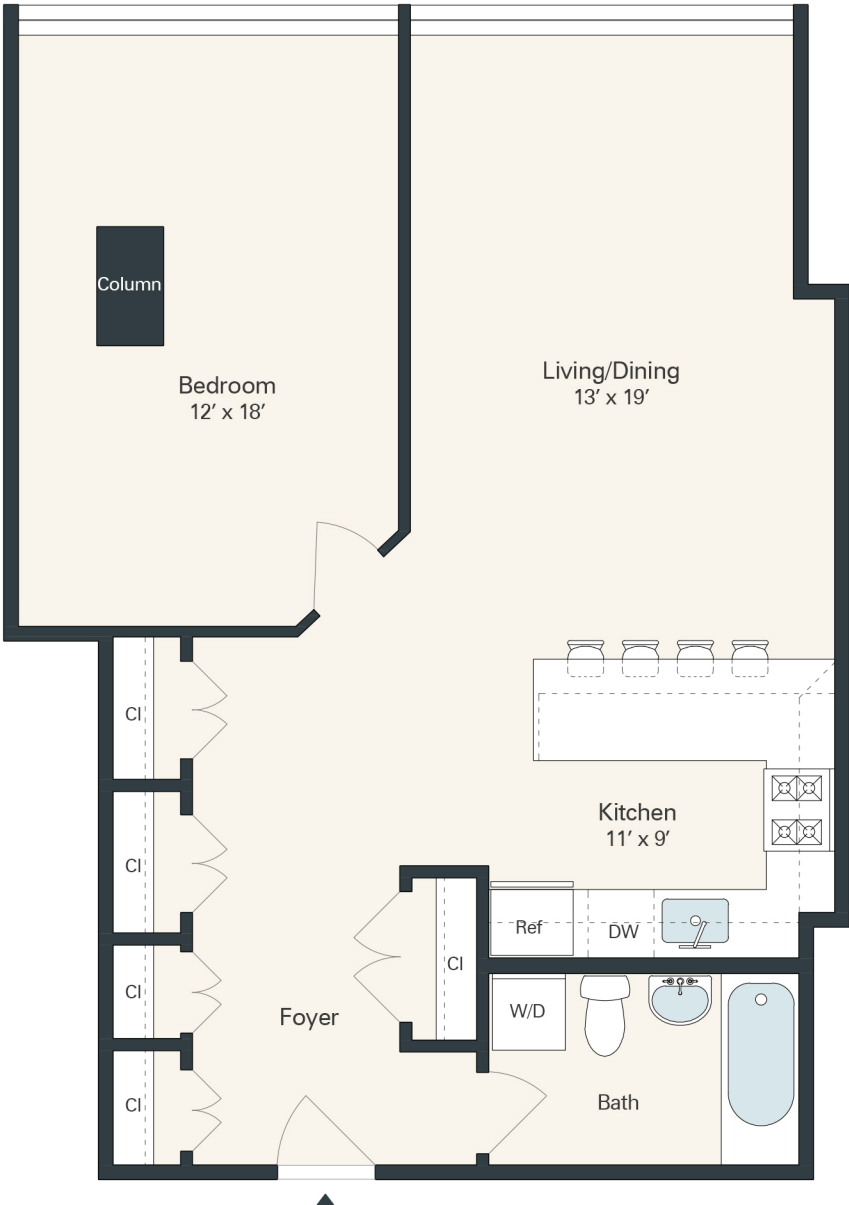

MANHATTAN

1 BEDROOM
829 SQ FT

All measurements are approximate. While deemed reliable, no information on these floor plans should be relied upon without independent verification.