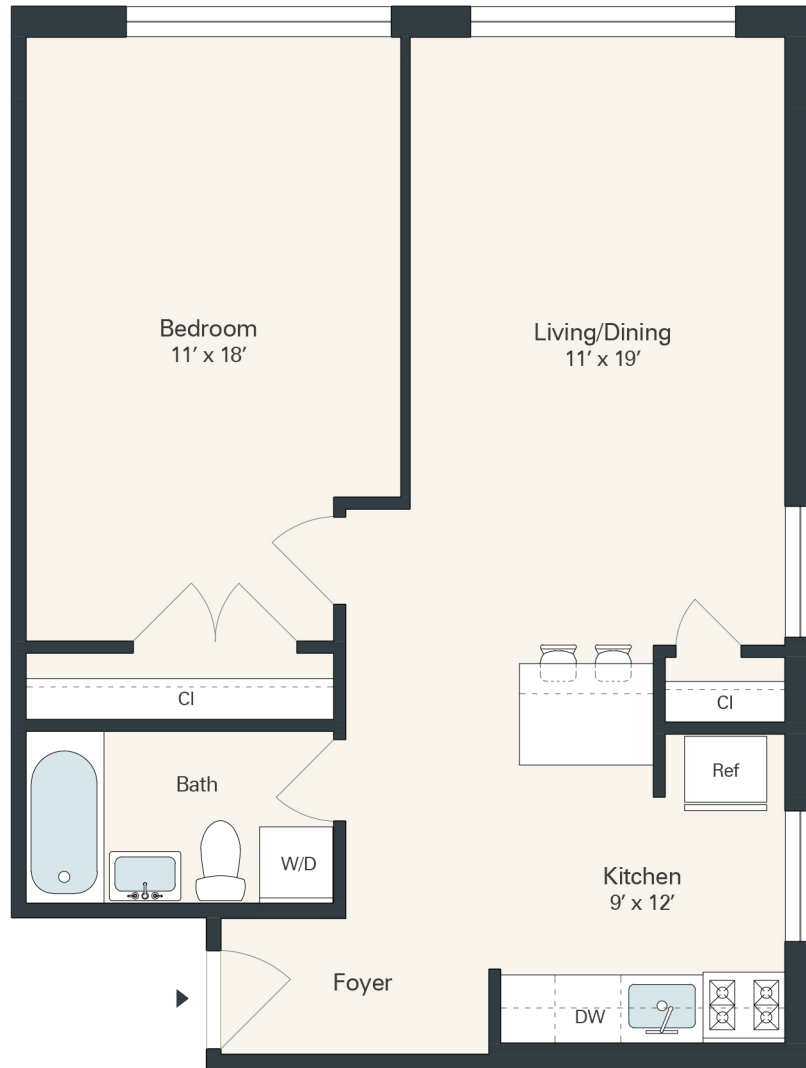

GRAND

1 BEDROOM
742 SQ FT

All measurements are approximate. While deemed reliable, no information on these floor plans should be relied upon without independent verification.

EXECUTIVE
house