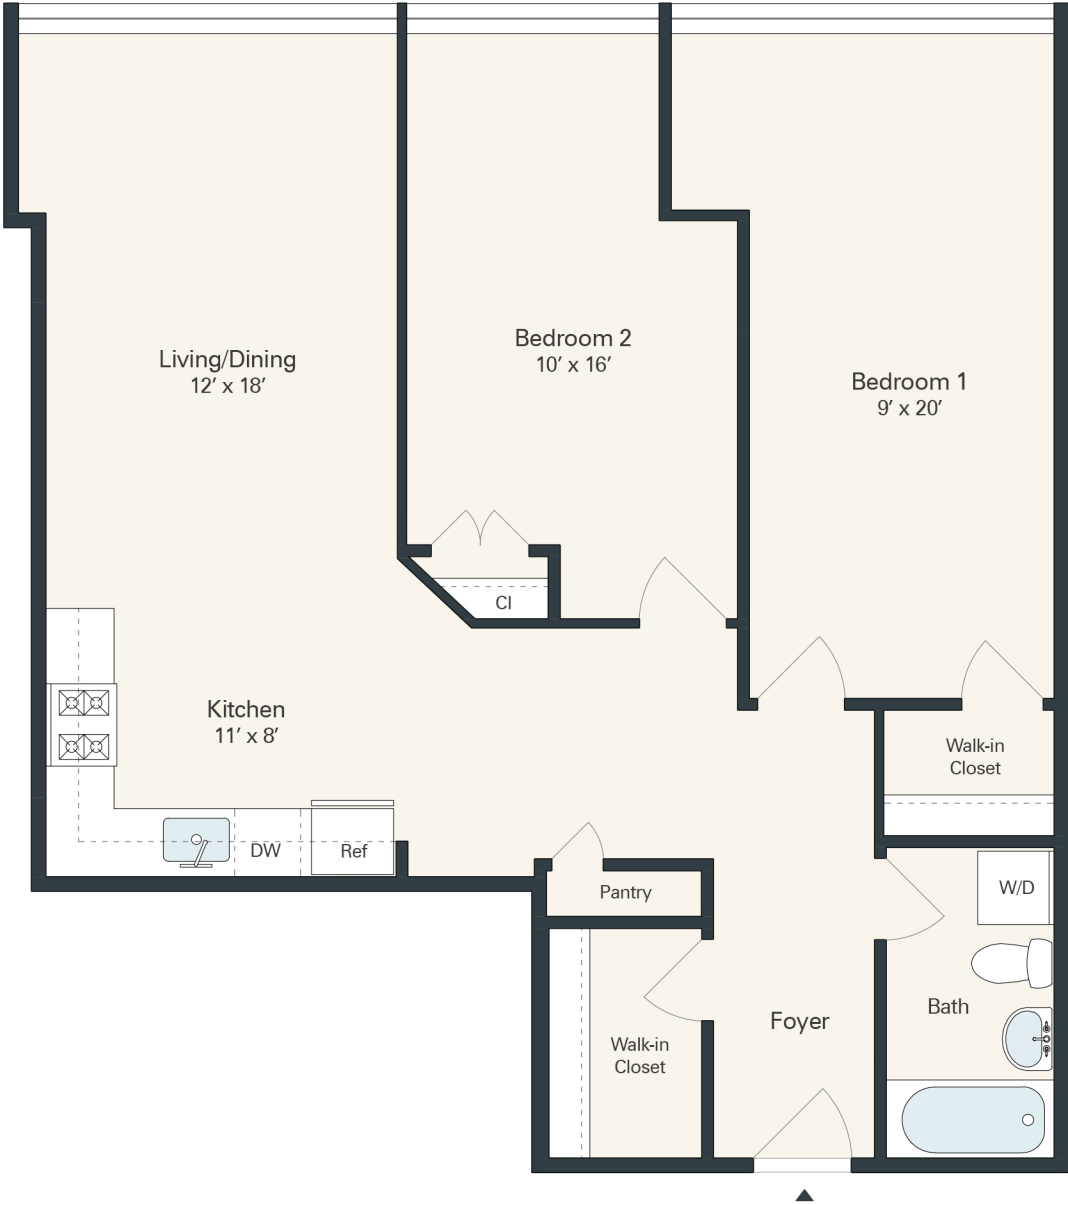

PINEHURST

2 BEDROOM
973 SQ FT

All measurements are approximate. While deemed reliable, no information on these floor plans should be relied upon without independent verification.