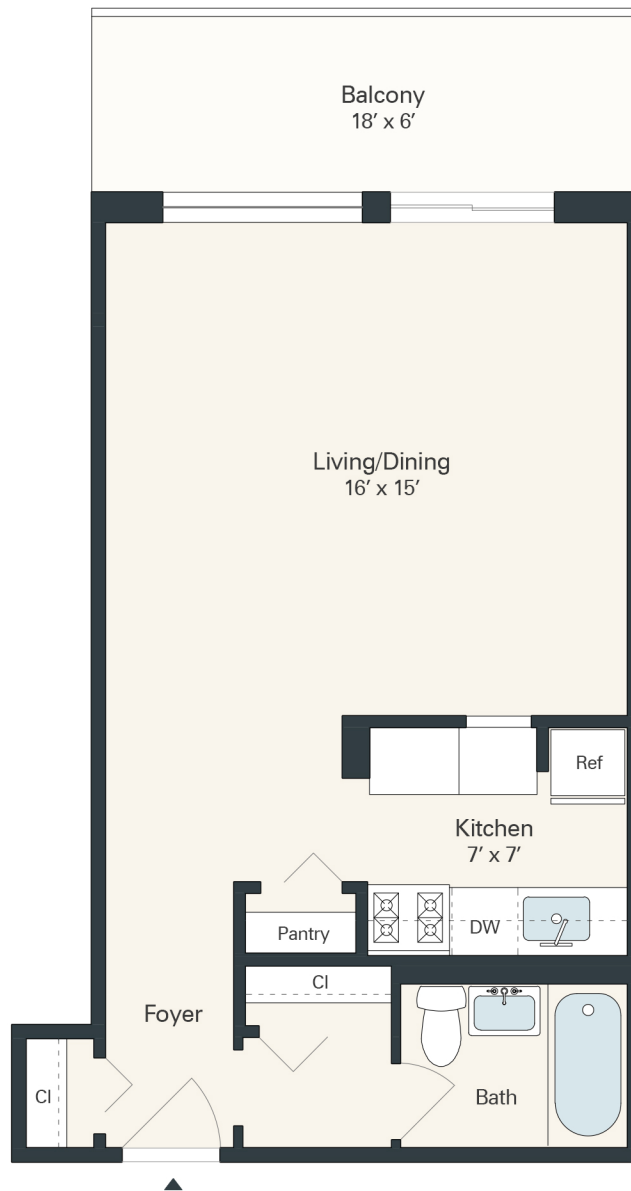

ASPEN

STUDIO

483 SQ FT

Balcony: 101 SQ FT

All measurements are approximate. While deemed reliable, no information on these floor plans should be relied upon without independent verification.

EXECUTIVE
house