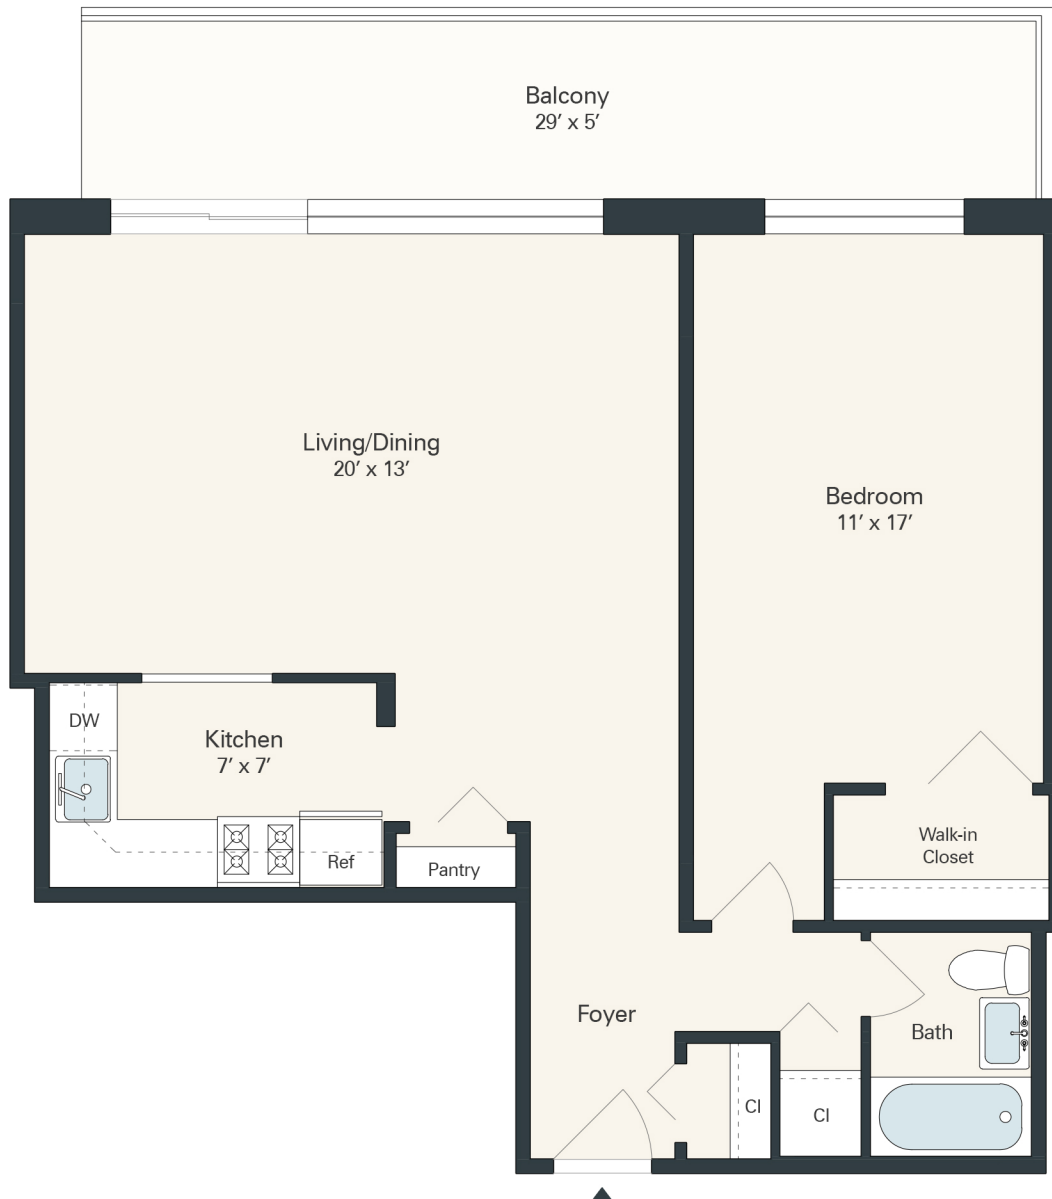

# HAMPTON

1 BEDROOM

792 SQ FT | Balcony: 173 SQ FT

All measurements are approximate. While deemed reliable, no information on these floor plans should be relied upon without independent verification.

  
**EXECUTIVE**  
house